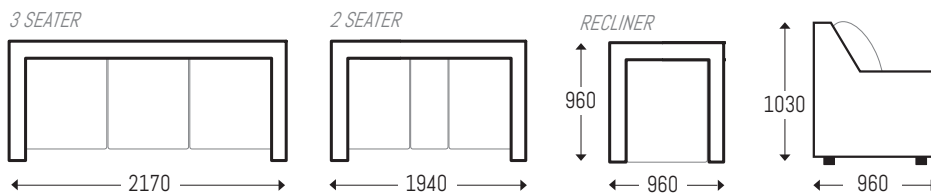

Options	Measurements
3 Seater	2170L x 960D x 1030H
2 Seater	1940L x 960D x 1030H
Recliner	960L x 960D x 1030H

Features and Benefits:

- Dropdown back transforms the 3 seater into a workstation with table, cupholders, reading lights and features a charge station.
- The 2 seater features a centre storage console with drawer, stainless cupholders and a charge station under the upholstered lid.
- Another feature is the LED lit cupholders with touch sensitive control pads and LED strip along the base for extra cinematic effect.
- Multi function touch pad has a re-set button to easily return recline and headrest function to up-right.
- The ebony leather suite features complimentary dark taupe stitch.
- Storage compartments under the lift up arm rests have solid hinges and quality gas struts.
- The recliner footrests feature stainless steel side covers on the extension arms.
- A Cinematic delight offering multi function and recline at the push of a button.
- Adjustable power tilt headrests for unmatched comfort and practical support.